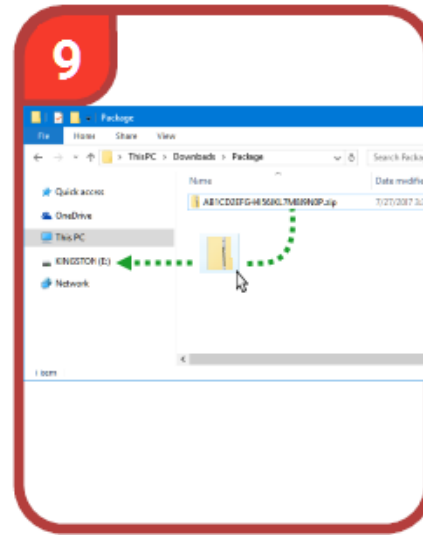

Verification Code

- Use verification code

Network Settings

Edit Network Settings

Create Package

Verification Code ?

Use verification code

Create Package

**11**

Verification Code: 123456781234567867

Enter Verification Code for Superior Edge

Your Edge should now display a verification code on its LCD display. Enter this code for verification.

7487DH050

Confirm Code